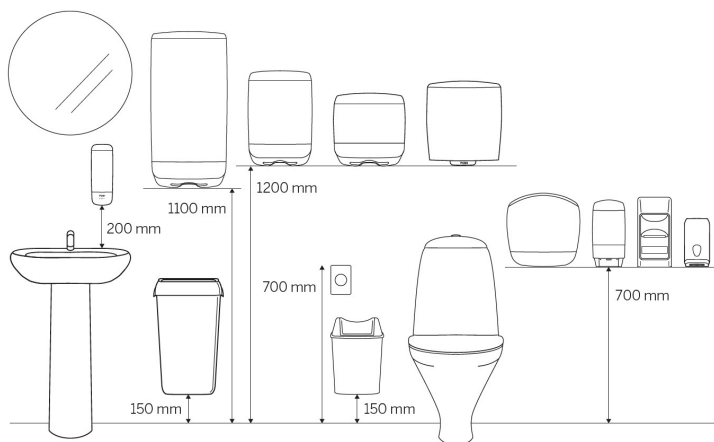

ISO 9001 ISO 14001

Country of Origin: Spain

Product

Length/Depth	129 mm	Colour	White
Width	310 mm	Gross weight	2.100 kg
Height	330 mm		

Trading unit

Length/Depth 320 mm

Gross weight 2.1 kg

EAN

Width 320 mm

Consumer packs/
trading unit 1

Height 142 mm

Pallet

Length/Depth 1,200 mm

Gross weight 144.7 kg

EAN

Width 800 mm

Trading units / pallet 57

Height 576 mm

Measurements and Installing

Related products

Selection from all countries. Please refer to web page for market-specific availability.

63338

Katrin Jumbo Toilet Paper
Roll Long 380 Metres 2-Ply